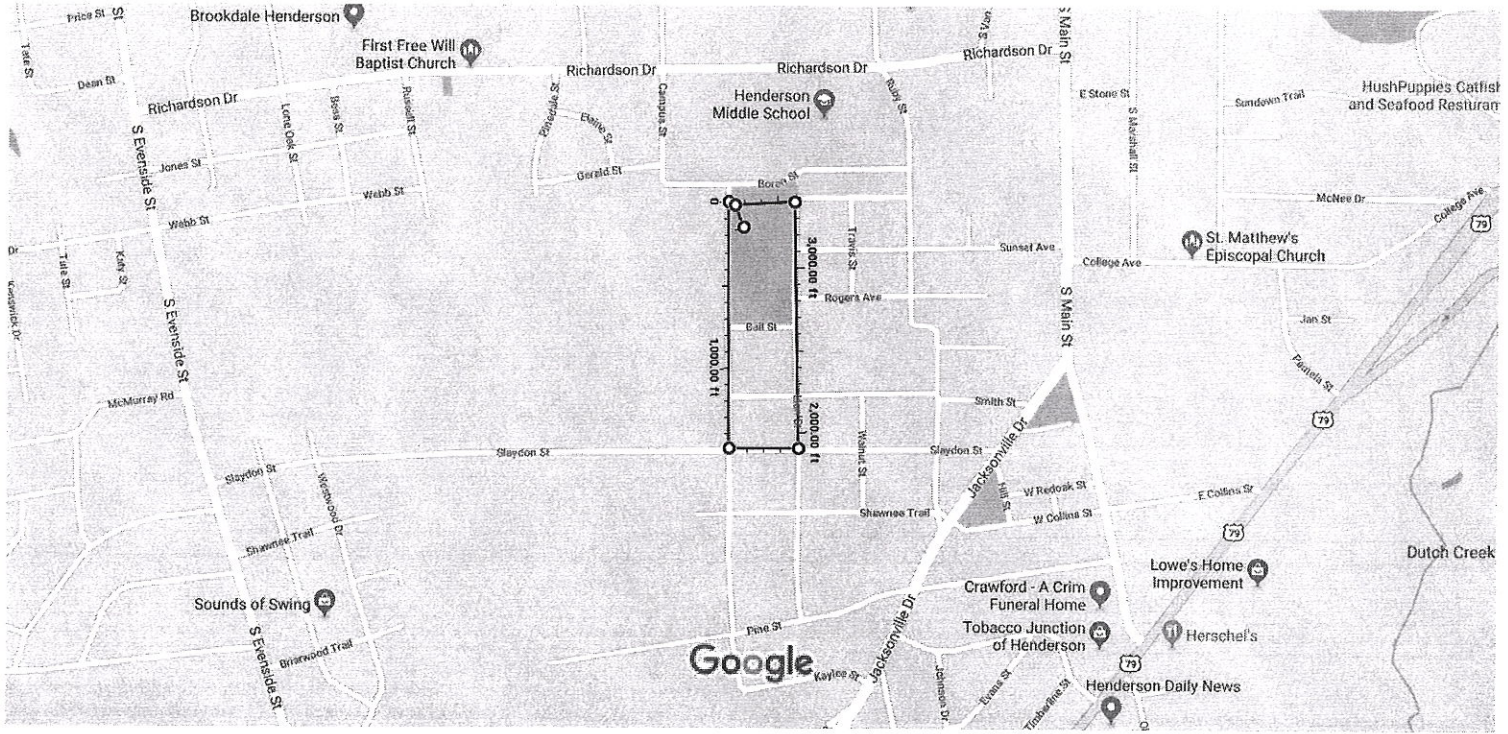

Google Maps HISD Education Foundation 1 mile Fun Run

Measure distance
 Total distance: 3,903.83 ft (1.19 km)

End w/ 1 lap around track

Google Maps 5K Run

Map data ©2019 Google 1000 ft

Measure distance
 Total area: 6,594,484.15 ft² (612,647.63 m²)
 Total distance: 2.74 mi (4.41 km)

End w/ 1 lap around track.